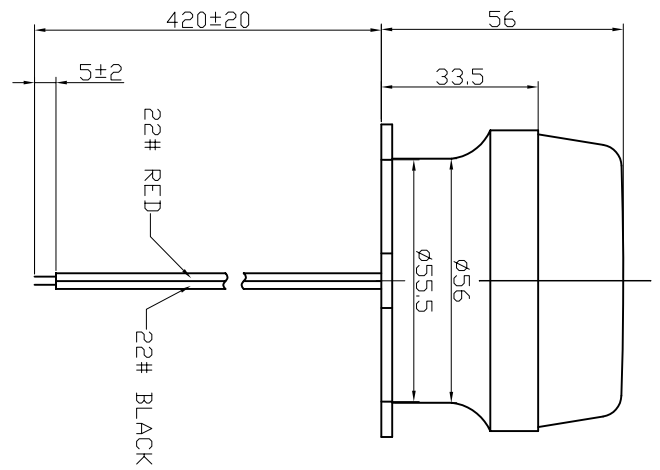

# Specification

(Test Condition, 25°C)

1. Materials/Color ..... Base: ABS/Black  
..... Lens: Acrylic/Amber, Blue, Clear, Red
2. Rated Voltage..... 12VDC
3. Operating Voltage..... 8-15VDC
4. Max. Rated Current..... 150mA/12VDC
5. Rated Flash Times ..... 110±15 Per Minute
6. Operating Life ..... 500 Hours Continuous Duty At 12VDC
7. Operating Temperature Range ..... -20 ~ +60°C
8. Wires Connection ..... Red +12VDC  
..... Black GND
9. Weight ..... 90±5 g

No.		DESCRIPTION		APPROVED	DATE	<b>KEPO</b> NINGBO KEEP IMPROVING ELECTRONIC CO.,LTD <a href="http://www.chinaacoustic.com">http://www.chinaacoustic.com</a>
TOLERANCES UNLESS NOTED OTHERWISE		APPROVALS		DATE	UNIT	
XX.X	±	DRAWN			mm	KP2.840.010 SHEET
XXX.X	±	CHECKED			SCALE	
FIRST ANGLE PROJECTION		APPROVED		03.07.15	NOT TO SCALE	VER 1.1