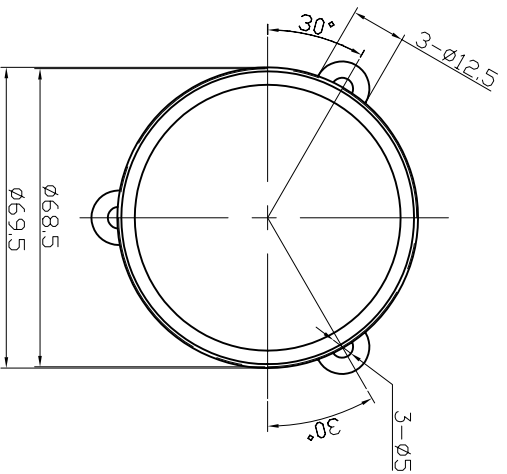

# Specification

(Test Condition, 25°C)

1. Materials/Color ..... Base: ABS/Black  
..... Lens: Acrylic/Amber, Blue, Clear, Red
2. Rated Voltage..... 12VDC
3. Operating Voltage..... 8-15VDC
4. Max. Rated Current..... 150mA/12VDC
5. Rated Flash Times ..... 110±15 Per Minute
6. Operating Life ..... 500 Hours Continuous Duty At 12VDC
7. Operating Temperature Range ..... -20 ~ +60°C
8. Wires Connection ..... Red +12VDC  
..... Black GND
9. Weight ..... 90±5 g

No.		DESCRIPTION		APPROVED	DATE	<b>KEPO</b> NINGBO KEEP IMPROVING ELECTRONIC CO.,LTD <a href="http://www.chinaacoustic.com">http://www.chinaacoustic.com</a>
TOLERANCES UNLESS NOTED OTHERWISE		APPROVALS		DATE	UNIT	
XX.X	±	DRAWN			mm	KP2.840.010 SHEET
XXX.X	±	CHECKED			SCALE	
FIRST ANGLE PROJECTION		APPROVED		03.07.15	NOT TO SCALE	VER 1.1